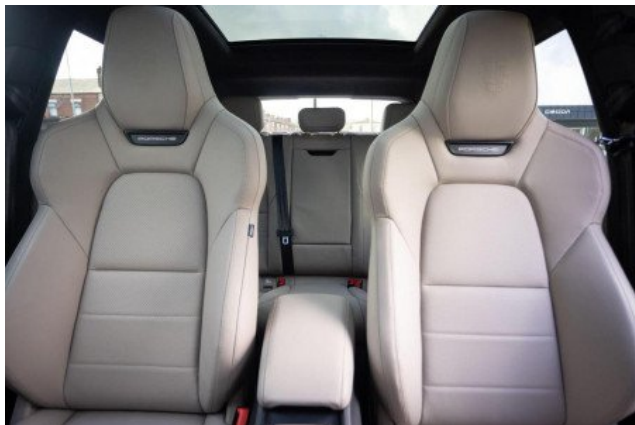

Steering Side: Right

Condition: New

🕒 16 km

🚗 4WD

🔌 Electric

⚙️ A/T

🚙 SUV