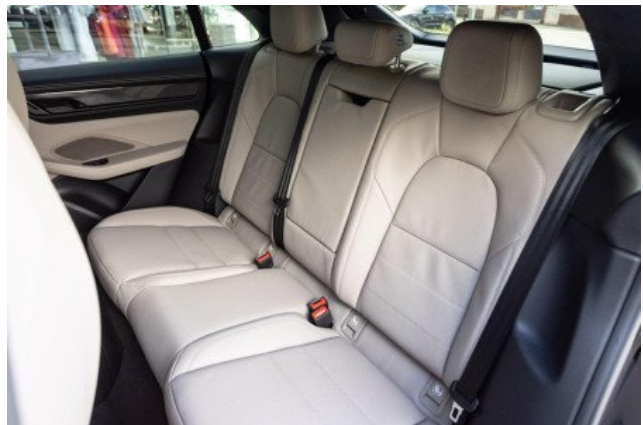

Steering Side: Right

Condition: New

🕒 16 km

🚗 4WD

🔌 Electric

⚙️ A/T

🚙 SUV